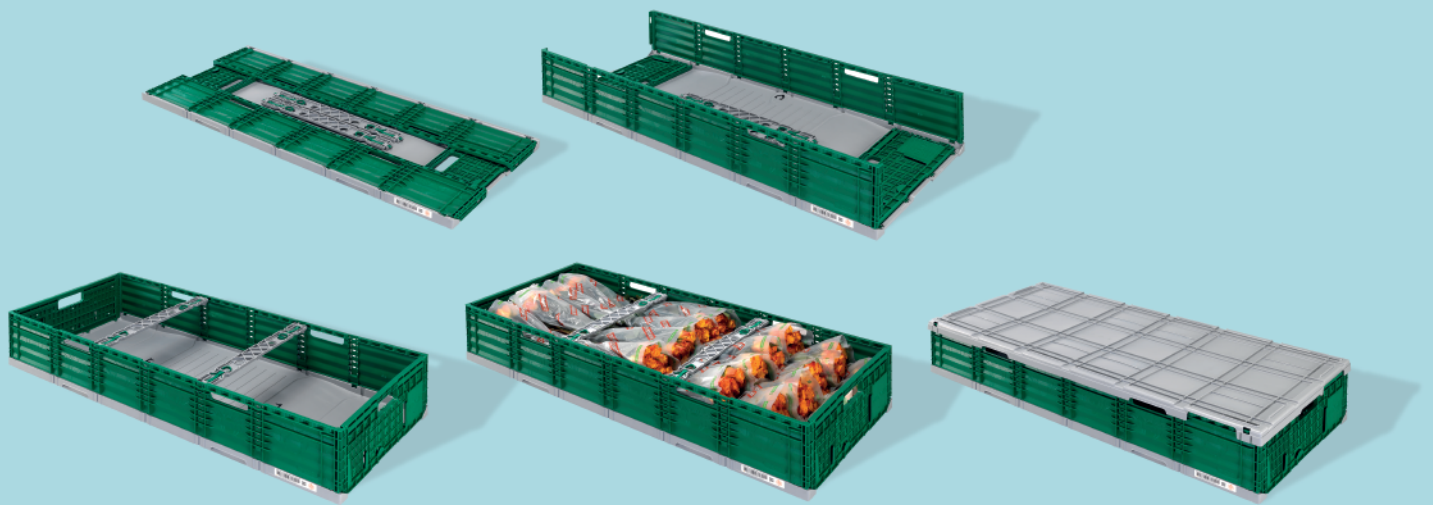

# Eco flowerbox FECT®

## INNOVATION

By setting up a 'closed loop' with this product we can reduce your CO2 footprint. The Eco Flowerbox / FECT is even a step further towards sustainability than the objectives of the Plastic Pact.

## Foldable efficient circular transport for use on Danish trolleys

**The Eco Flowerbox / FECT is specifically designed for transport on Danish trolleys. It is the ideal and very versatile solution for packaging flowers and plants.**

The box is made of 100% recycled plastic, which makes it completely sustainable and circular. When the box cannot be used anymore, it is recycled again and a new box will be made by reusing raw materials. This is the best example of closed loop logistics. No more single-use cardboard boxes, but a fully sustainable solution!